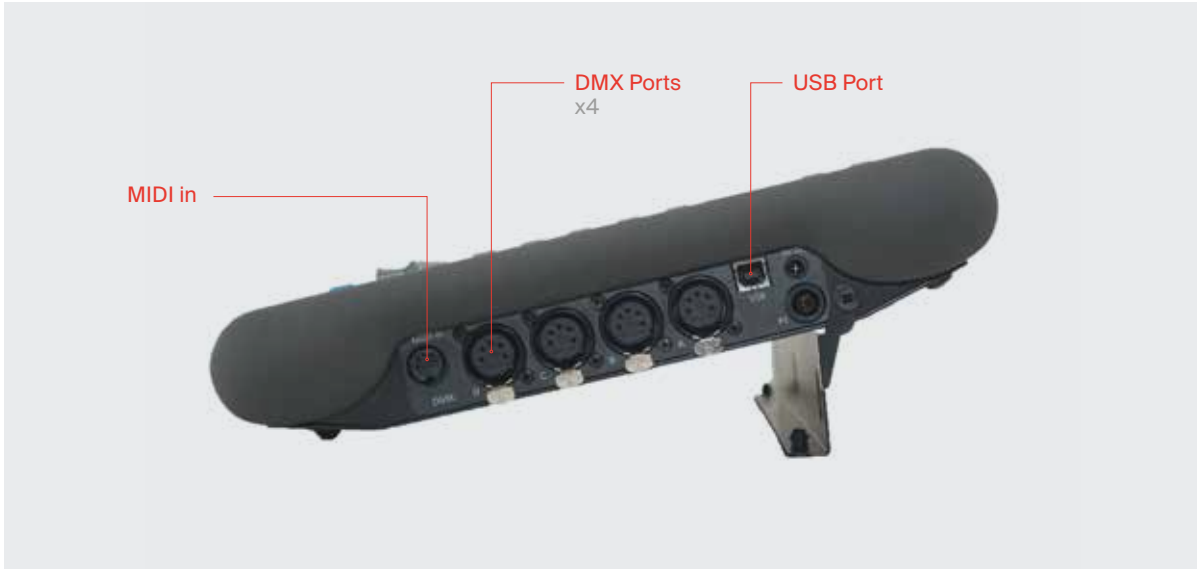

Titan Mobile.

Performance Controller.

Professional lighting controller for fast programming and accurate performance in a super-portable PC wing package.

Hardware Features

- 10 Playback faders
- 20 Macro / Executor buttons
- 3 x High-quality optical encoder wheels
- Interface supports up to two touchscreens
- Expand control surface with optional Mobile Fader Wing
- Avokey security built-in

Software

Software Platform Avolites Titan PC suite	DMX Channels per Device 8,192	Max DMX Channels per System 32,768
3D Visualisation Capture engine built in	Max Fixtures Unlimited	Keyframe Effect Engine Custom effects with any number of keyframes
Pixel Mapping Animation based, video via Synergy	External Control Web API, MIDI, DMX, S-ACN	Titan Net Multi-user with any Titan console
Output Formats ArtNet, S-ACN, or DMX512	OS Microsoft Windows 10	

AVOLITES.COM

Physical Specification

Unit Dimensions (w x d x h)

385 x 282 x 63mm

Weight

4.9Kg

Power

USB